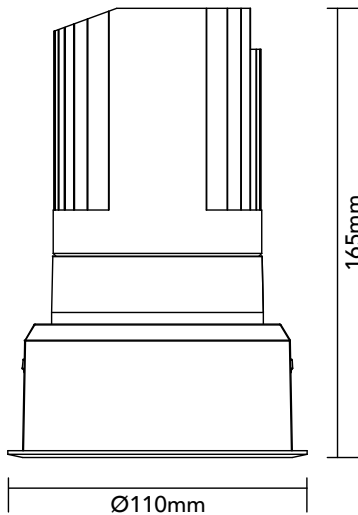

DK30.22.927.11

29.8W / 2700K / 24° / IP54

Frame Colour Options

- White
- Black

Baffle Colour Options

- Matte White
- Metallic Chrome
- Metallic Gold
- Metallic Black
- Matte Black

100x100mm

Key Specifications

Shape	Round
Frame Type	Trim
Engine Orientation	Adjustable
Lamp Type	LED
System Power	29.8 W
Colour Temperature	2700 K
Lumen Output	2600 lm
CRI	>90 Ra
Beam Angle	24°
Warranty	SEVEN (7) year limited

LED

Model	Citizen CLU028-1204C4
Colour Temperature	2700 K
SDCM	<3
Rated Lifespan	>100000 hours (L70)

Physical

Body Shell	Aluminium 6063
Frame	Aluminium 6063
Baffle	Powder Coated / UV Processed
Optics	PMMA Lens
Filter	Honeycomb Louvre (Optional)
Net Weight	0.78 kg

Environmental

Installation Environment	Ceiling
Mounting	Recessed
Operating Temperature	-20° to 40°C
Humidity	10% to 90% RH
IP Rating	IP54