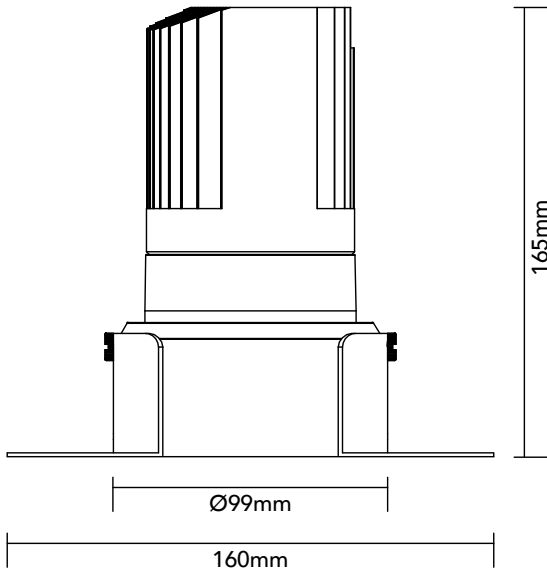

DK30.22.927.12

29.8W / 2700K / 24° / IP54

Frame Colour Options

- White
- Black

Baffle Colour Options

- Matte White
- Metallic Chrome
- Metallic Gold
- Metallic Black
- Matte Black

Key Specifications

Shape	Round
Frame Type	Trimless
Engine Orientation	Adjustable
Lamp Type	LED
System Power	29.8 W
Colour Temperature	2700 K
Lumen Output	2600 lm
CRI	>90 Ra
Beam Angle	24°
Warranty	SEVEN (7) year limited

LED

Model	Citizen CLU028-1204C4
Colour Temperature	2700 K
SDCM	<3
Rated Lifespan	>100000 hours (L70)

Physical

Body Shell	Aluminium 6063
Frame	Aluminium 6063
Baffle	Powder Coated / UV Processed
Optics	PMMA Lens
Filter	Honeycomb Louvre (Optional)
Net Weight	0.78 kg