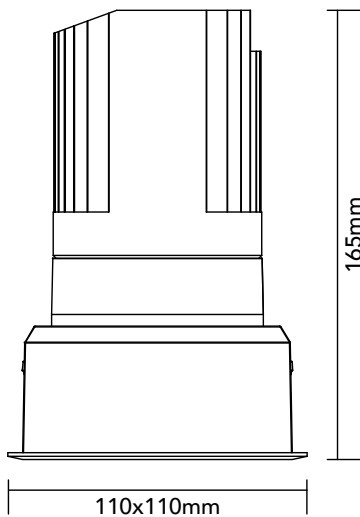

DK30.22.927.13

29.8W / 2700K / 24° / IP54

Frame Colour Options

- White
- Black

Baffle Colour Options

- Matte White
- Metallic Chrome
- Metallic Gold
- Metallic Black
- Matte Black

100x100mm

Key Specifications

Shape	Square
Frame Type	Trim
Engine Orientation	Adjustable
Lamp Type	LED
System Power	29.8 W
Colour Temperature	2700 K
Lumen Output	2455 lm
CRI	>90 Ra
Beam Angle	24°
Warranty	SEVEN (7) year limited

LED

Model	Citizen CLU028-1204C4
Colour Temperature	2700 K
SDCM	<3
Rated Lifespan	>100000 hours (L70)

Physical

Body Shell	Aluminium 6063
Frame	Aluminium 6063
Baffle	Powder Coated / UV Processed
Optics	PMMA Lens
Filter	Honeycomb Louvre (Optional)
Net Weight	0.76 kg