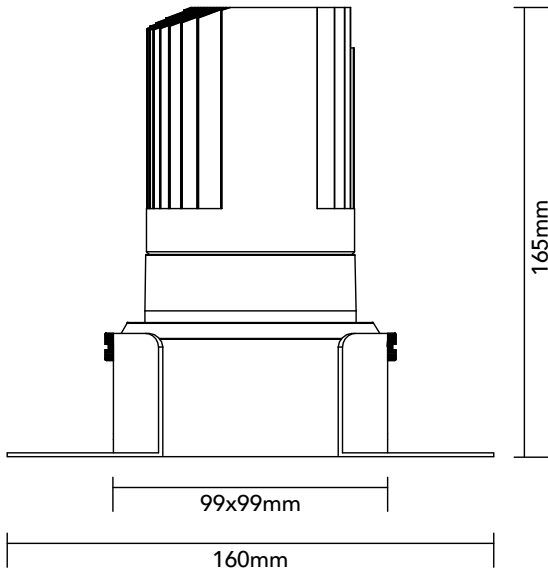

100x100mm

Key Specifications

Shape	Square
Frame Type	Trimless
Engine Orientation	Adjustable
Lamp Type	LED
System Power	29.8 W
Colour Temperature	2700 K
Lumen Output	2455 lm
CRI	>90 Ra
Beam Angle	24°
Warranty	SEVEN (7) year limited

LED

Model	Citizen CLU028-1204C4
Colour Temperature	2700 K
SDCM	<3
Rated Lifespan	>100000 hours (L70)

Physical

Body Shell	Aluminium 6063
Frame	Aluminium 6063
Baffle	Powder Coated / UV Processed
Optics	PMMA Lens
Filter	Honeycomb Louvre (Optional)
Net Weight	0.76 kg

Environmental

Installation Environment	Ceiling
Mounting	Recessed
Operating Temperature	-20° to 40°C
Humidity	10% to 90% RH
IP Rating	IP54

Power Supplies

Input Current	500 mA
Input Voltage	AC220-240 V
Model On/Off	Tridonic 87500863
Model TRIAC Dimming	Philips Xitanium
Model 0-10V Dimming	LiFud AAA020
Model DALI Dimming	LiFud AAD020