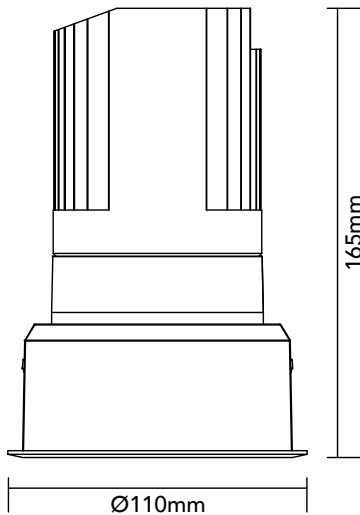

DK30.22.930.11

29.8W / 3000K / 24° / IP54

Frame Colour Options

- White
- Black

Baffle Colour Options

- Matte White
- Metallic Chrome
- Metallic Gold
- Metallic Black
- Matte Black

Key Specifications

Shape	Round
Frame Type	Trim
Engine Orientation	Adjustable
Lamp Type	LED
System Power	29.8 W
Colour Temperature	3000 K
Lumen Output	2780 lm
CRI	>90 Ra
Beam Angle	24°
Warranty	SEVEN (7) year limited

LED

Model	Citizen CLU028-1204C4
Colour Temperature	3000 K
SDCM	<3
Rated Lifespan	>100000 hours (L70)

Physical

Body Shell	Aluminium 6063
Frame	Aluminium 6063
Baffle	Powder Coated / UV Processed
Optics	PMMA Lens
Filter	Honeycomb Louvre (Optional)
Net Weight	0.78 kg