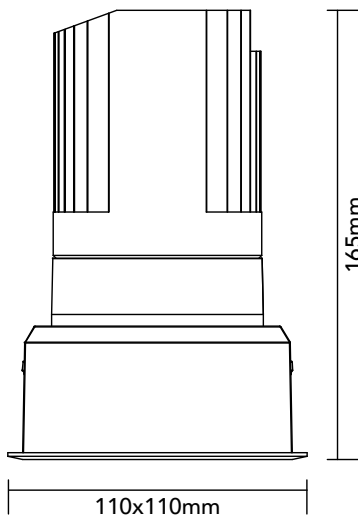

DK30.22.930.13

29.8W / 3000K / 24° / IP54

Frame Colour Options

- White
- Black

Baffle Colour Options

- Matte White
- Metallic Chrome
- Metallic Gold
- Metallic Black
- Matte Black

100x100mm

Key Specifications

Shape	Square
Frame Type	Trim
Engine Orientation	Adjustable
Lamp Type	LED
System Power	29.8 W
Colour Temperature	3000 K
Lumen Output	2635 lm
CRI	>90 Ra
Beam Angle	24°
Warranty	SEVEN (7) year limited

LED

Model	Citizen CLU028-1204C4
Colour Temperature	3000 K
SDCM	<3
Rated Lifespan	>100000 hours (L70)

Physical

Body Shell	Aluminium 6063
Frame	Aluminium 6063
Baffle	Powder Coated / UV Processed
Optics	PMMA Lens
Filter	Honeycomb Louvre (Optional)
Net Weight	0.76 kg