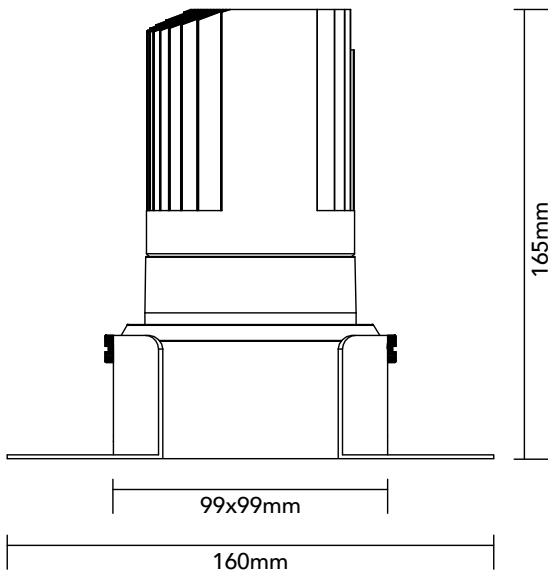

DK30.22.930.14

29.8W / 3000K / 24° / IP54

Frame Colour Options

- White
- Black

Baffle Colour Options

- Matte White
- Metallic Chrome
- Metallic Gold
- Metallic Black
- Matte Black

Key Specifications

Shape	Square
Frame Type	Trimless
Engine Orientation	Adjustable
Lamp Type	LED
System Power	29.8 W
Colour Temperature	3000 K
Lumen Output	2635 lm
CRI	>90 Ra
Beam Angle	24°
Warranty	SEVEN (7) year limited

LED

Model	Citizen CLU028-1204C4
Colour Temperature	3000 K
SDCM	<3
Rated Lifespan	>100000 hours (L70)

Physical

Body Shell	Aluminium 6063
Frame	Aluminium 6063
Baffle	Powder Coated / UV Processed
Optics	PMMA Lens
Filter	Honeycomb Louvre (Optional)
Net Weight	0.76 kg