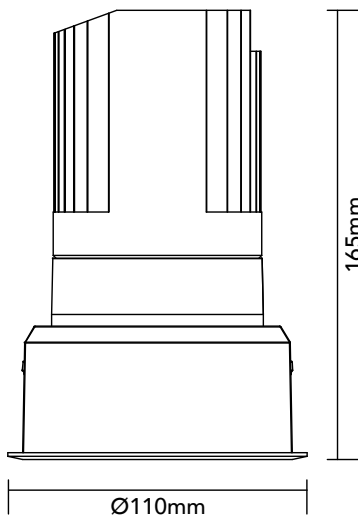

DK30.22.940.11

29.8W / 4000K / 24° / IP54

Frame Colour Options

- White
- Black

Baffle Colour Options

- Matte White
- Metallic Chrome
- Metallic Gold
- Metallic Black
- Matte Black

100x100mm

Key Specifications

Shape	Round
Frame Type	Trim
Engine Orientation	Adjustable
Lamp Type	LED
System Power	29.8 W
Colour Temperature	4000 K
Lumen Output	2895 lm
CRI	>90 Ra
Beam Angle	24°
Warranty	SEVEN (7) year limited

LED

Model	Citizen CLU028-1204C4
Colour Temperature	4000 K
SDCM	<3
Rated Lifespan	>100000 hours (L70)

Physical

Body Shell	Aluminium 6063
Frame	Aluminium 6063
Baffle	Powder Coated / UV Processed
Optics	PMMA Lens
Filter	Honeycomb Louvre (Optional)
Net Weight	0.78 kg

Environmental

Installation Environment	Ceiling
Mounting	Recessed
Operating Temperature	-20° to 40°C
Humidity	10% to 90% RH
IP Rating	IP54