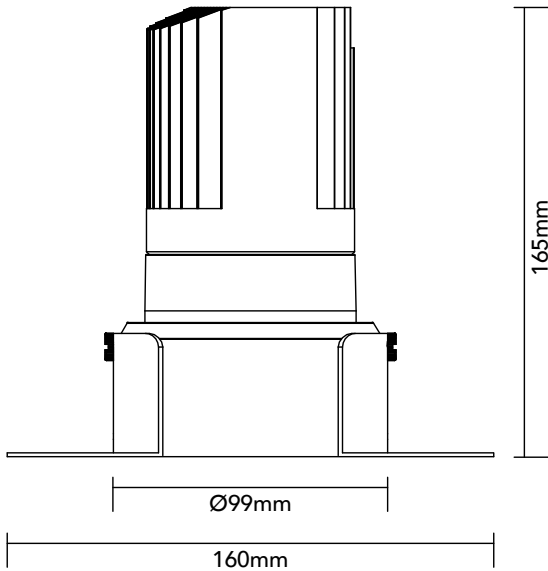

DK30.22.940.12

29.8W / 4000K / 24° / IP54

Frame Colour Options

- White
- Black

Baffle Colour Options

- Matte White
- Metallic Chrome
- Metallic Gold
- Metallic Black
- Matte Black

Key Specifications

Shape	Round
Frame Type	Trimless
Engine Orientation	Adjustable
Lamp Type	LED
System Power	29.8 W
Colour Temperature	4000 K
Lumen Output	2895 lm
CRI	>90 Ra
Beam Angle	24°
Warranty	SEVEN (7) year limited

LED

Model	Citizen CLU028-1204C4
Colour Temperature	4000 K
SDCM	<3
Rated Lifespan	>100000 hours (L70)

Physical

Body Shell	Aluminium 6063
Frame	Aluminium 6063
Baffle	Powder Coated / UV Processed
Optics	PMMA Lens
Filter	Honeycomb Louvre (Optional)
Net Weight	0.78 kg