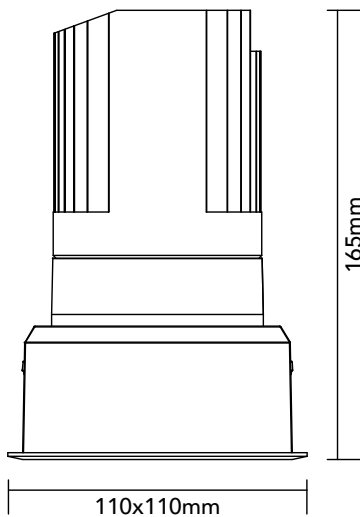

DK30.22.940.13

29.8W / 4000K / 24° / IP54

Frame Colour Options

- White
- Black

Baffle Colour Options

- Matte White
- Metallic Chrome
- Metallic Gold
- Metallic Black
- Matte Black

100x100mm

Key Specifications

Shape	Square
Frame Type	Trim
Engine Orientation	Adjustable
Lamp Type	LED
System Power	29.8 W
Colour Temperature	4000 K
Lumen Output	2750 lm
CRI	>90 Ra
Beam Angle	24°
Warranty	SEVEN (7) year limited

LED

Model	Citizen CLU028-1204C4
Colour Temperature	4000 K
SDCM	<3
Rated Lifespan	>100000 hours (L70)

Physical

Body Shell	Aluminium 6063
Frame	Aluminium 6063
Baffle	Powder Coated / UV Processed
Optics	PMMA Lens
Filter	Honeycomb Louvre (Optional)
Net Weight	0.76 kg