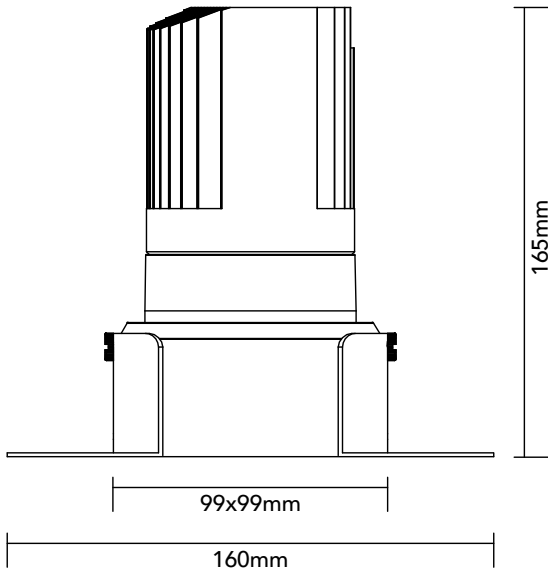

DK30.22.940.14

29.8W / 4000K / 24° / IP54

Frame Colour Options

- White
- Black

Baffle Colour Options

- Matte White
- Metallic Chrome
- Metallic Gold
- Metallic Black
- Matte Black

Key Specifications

Shape	Square
Frame Type	Trimless
Engine Orientation	Adjustable
Lamp Type	LED
System Power	29.8 W
Colour Temperature	4000 K
Lumen Output	2750 lm
CRI	>90 Ra
Beam Angle	24°
Warranty	SEVEN (7) year limited

LED

Model	Citizen CLU028-1204C4
Colour Temperature	4000 K
SDCM	<3
Rated Lifespan	>100000 hours (L70)

Physical

Body Shell	Aluminium 6063
Frame	Aluminium 6063
Baffle	Powder Coated / UV Processed
Optics	PMMA Lens
Filter	Honeycomb Louvre (Optional)
Net Weight	0.76 kg