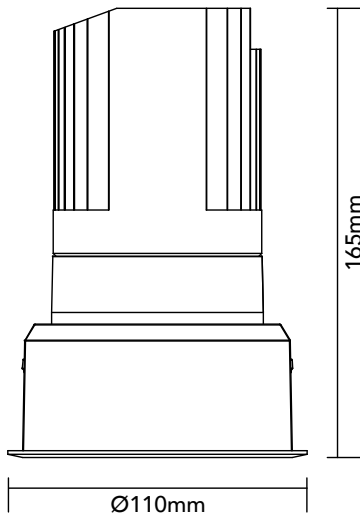

100x100mm

Key Specifications

Shape	Round
Frame Type	Trim
Engine Orientation	Adjustable
Lamp Type	LED
System Power	29.8 W
Colour Temperature	2700 K
Lumen Output	2620 lm
CRI	>90 Ra
Beam Angle	35°
Warranty	SEVEN (7) year limited

LED

Model	Citizen CLU028-1204C4
Colour Temperature	2700 K
SDCM	<3
Rated Lifespan	>100000 hours (L70)

Physical

Body Shell	Aluminium 6063
Frame	Aluminium 6063
Baffle	Powder Coated / UV Processed
Optics	PMMA Lens
Filter	Honeycomb Louvre (Optional)
Net Weight	0.78 kg

Environmental

Installation Environment	Ceiling
Mounting	Recessed
Operating Temperature	-20° to 40°C
Humidity	10% to 90% RH
IP Rating	IP54

Power Supplies

Input Current	700 mA
Input Voltage	AC220-240 V
Model On/Off	Tridonic 87500865
Model TRIAC Dimming	Philips Xitanium
Model 0-10V Dimming	LiFud AAA030
Model DALI Dimming	LiFud AAD030