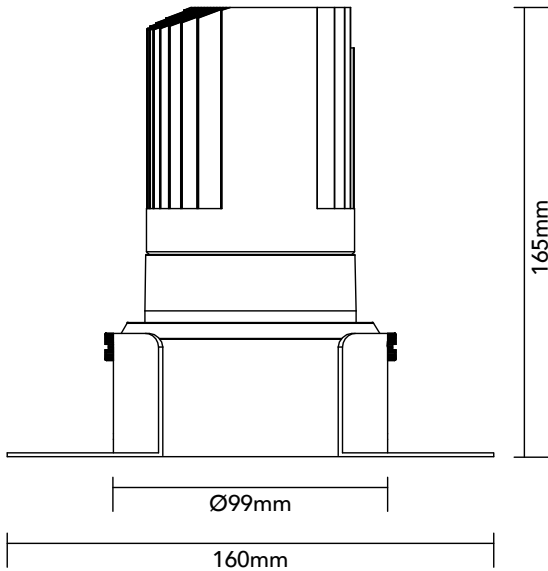

# DK30.23.927.12

29.8W / 2700K / 35° / IP54

## Key Specifications

Shape	Round
Frame Type	Trimless
Engine Orientation	Adjustable
Lamp Type	LED
System Power	29.8 W
Colour Temperature	2700 K
Lumen Output	2620 lm
CRI	>90 Ra
Beam Angle	35°
Warranty	SEVEN (7) year limited

## Physical

Body Shell	Aluminium 6063
Frame	Aluminium 6063
Baffle	Powder Coated / UV Processed
Optics	PMMA Lens
Filter	Honeycomb Louvre (Optional)
Net Weight	0.78 kg