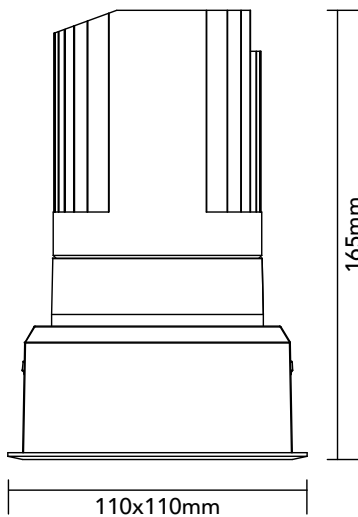

# DK30.23.927.13

29.8W / 2700K / 35° / IP54

## Key Specifications

Shape	Square
Frame Type	Trim
Engine Orientation	Adjustable
Lamp Type	LED
System Power	29.8 W
Colour Temperature	2700 K
Lumen Output	2530 lm
CRI	>90 Ra
Beam Angle	35°
Warranty	SEVEN (7) year limited

## Physical

Body Shell	Aluminium 6063
Frame	Aluminium 6063
Baffle	Powder Coated / UV Processed
Optics	PMMA Lens
Filter	Honeycomb Louvre (Optional)
Net Weight	0.76 kg