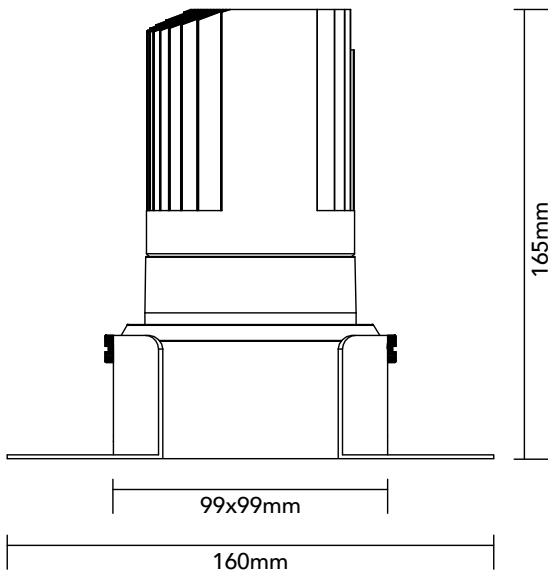

DK30.23.927.14

29.8W / 2700K / 35° / IP54

Frame Colour Options

- White
- Black

Baffle Colour Options

- Matte White
- Metallic Chrome
- Metallic Gold
- Metallic Black
- Matte Black

Key Specifications

Shape	Square
Frame Type	Trimless
Engine Orientation	Adjustable
Lamp Type	LED
System Power	29.8 W
Colour Temperature	2700 K
Lumen Output	2530 lm
CRI	>90 Ra
Beam Angle	35°
Warranty	SEVEN (7) year limited

LED

Model	Citizen CLU028-1204C4
Colour Temperature	2700 K
SDCM	<3
Rated Lifespan	>100000 hours (L70)

Physical

Body Shell	Aluminium 6063
Frame	Aluminium 6063
Baffle	Powder Coated / UV Processed
Optics	PMMA Lens
Filter	Honeycomb Louvre (Optional)
Net Weight	0.76 kg