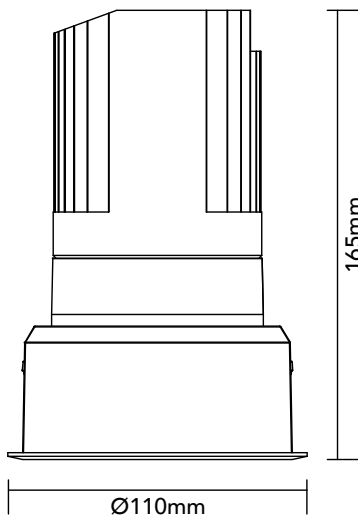

# DK30.23.930.11

29.8W / 3000K / 35° / IP54

## Key Specifications

Shape	Round
Frame Type	Trim
Engine Orientation	Adjustable
Lamp Type	LED
System Power	29.8 W
Colour Temperature	3000 K
Lumen Output	2800 lm
CRI	>90 Ra
Beam Angle	35°
Warranty	SEVEN (7) year limited

## Physical

Body Shell	Aluminium 6063
Frame	Aluminium 6063
Baffle	Powder Coated / UV Processed
Optics	PMMA Lens
Filter	Honeycomb Louvre (Optional)
Net Weight	0.78 kg