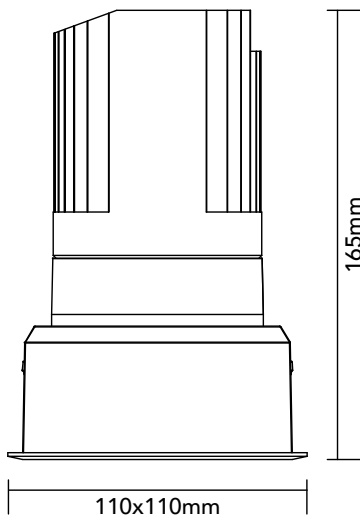

DK30.23.930.13

29.8W / 3000K / 35° / IP54

Frame Colour Options

- White
- Black

Baffle Colour Options

- Matte White
- Metallic Chrome
- Metallic Gold
- Metallic Black
- Matte Black

100x100mm

Key Specifications

Shape	Square
Frame Type	Trim
Engine Orientation	Adjustable
Lamp Type	LED
System Power	29.8 W
Colour Temperature	3000 K
Lumen Output	2710 lm
CRI	>90 Ra
Beam Angle	35°
Warranty	SEVEN (7) year limited

LED

Model	Citizen CLU028-1204C4
Colour Temperature	3000 K
SDCM	<3
Rated Lifespan	>100000 hours (L70)

Physical

Body Shell	Aluminium 6063
Frame	Aluminium 6063
Baffle	Powder Coated / UV Processed
Optics	PMMA Lens
Filter	Honeycomb Louvre (Optional)
Net Weight	0.76 kg