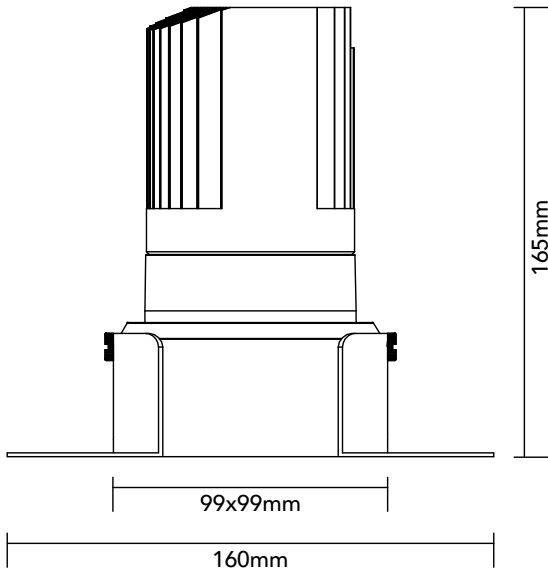

DK30.23.930.14

29.8W / 3000K / 35° / IP54

Frame Colour Options

- White
- Black

Baffle Colour Options

- Matte White
- Metallic Chrome
- Metallic Gold
- Metallic Black
- Matte Black

Key Specifications

Shape	Square
Frame Type	Trimless
Engine Orientation	Adjustable
Lamp Type	LED
System Power	29.8 W
Colour Temperature	3000 K
Lumen Output	2710 lm
CRI	>90 Ra
Beam Angle	35°
Warranty	SEVEN (7) year limited

LED

Model	Citizen CLU028-1204C4
Colour Temperature	3000 K
SDCM	<3
Rated Lifespan	>100000 hours (L70)

Physical

Body Shell	Aluminium 6063
Frame	Aluminium 6063
Baffle	Powder Coated / UV Processed
Optics	PMMA Lens
Filter	Honeycomb Louvre (Optional)
Net Weight	0.76 kg