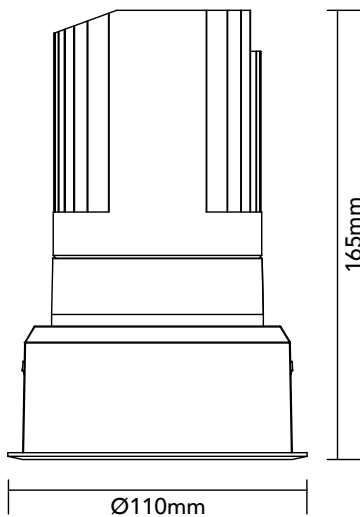

DK30.23.940.11

29.8W / 4000K / 35° / IP54

Frame Colour Options

- White
- Black

Baffle Colour Options

- Matte White
- Metallic Chrome
- Metallic Gold
- Metallic Black
- Matte Black

100x100mm

Key Specifications

Shape	Round
Frame Type	Trim
Engine Orientation	Adjustable
Lamp Type	LED
System Power	29.8 W
Colour Temperature	4000 K
Lumen Output	2915 lm
CRI	>90 Ra
Beam Angle	35°
Warranty	SEVEN (7) year limited

LED

Model	Citizen CLU028-1204C4
Colour Temperature	4000 K
SDCM	<3
Rated Lifespan	>100000 hours (L70)

Physical

Body Shell	Aluminium 6063
Frame	Aluminium 6063
Baffle	Powder Coated / UV Processed
Optics	PMMA Lens
Filter	Honeycomb Louvre (Optional)
Net Weight	0.78 kg

Environmental

Installation Environment	Ceiling
Mounting	Recessed
Operating Temperature	-20° to 40°C
Humidity	10% to 90% RH
IP Rating	IP54