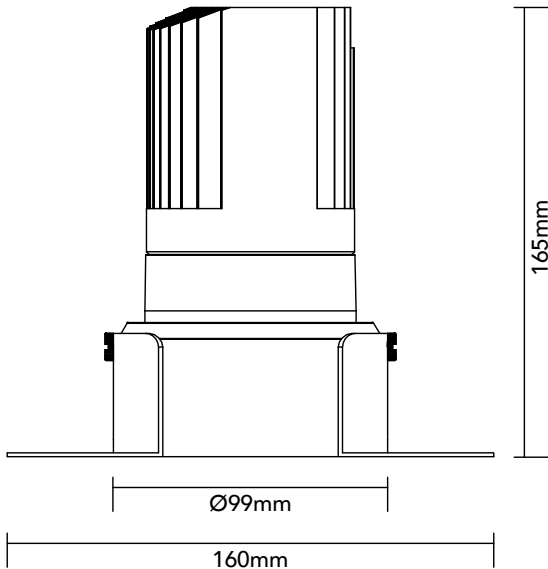

# DK30.23.940.12

29.8W / 4000K / 35° / IP54

## Key Specifications

Shape	Round
Frame Type	Trimless
Engine Orientation	Adjustable
Lamp Type	LED
System Power	29.8 W
Colour Temperature	4000 K
Lumen Output	2915 lm
CRI	>90 Ra
Beam Angle	35°
Warranty	SEVEN (7) year limited

## Physical

Body Shell	Aluminium 6063
Frame	Aluminium 6063
Baffle	Powder Coated / UV Processed
Optics	PMMA Lens
Filter	Honeycomb Louvre (Optional)
Net Weight	0.78 kg