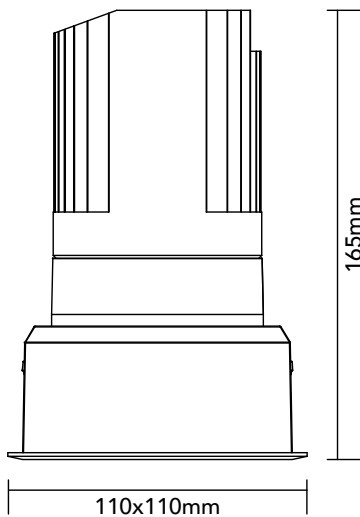

DK30.23.940.13

29.8W / 4000K / 35° / IP54

Frame Colour Options

- White
- Black

Baffle Colour Options

- Matte White
- Metallic Chrome
- Metallic Gold
- Metallic Black
- Matte Black

Key Specifications

Shape	Square
Frame Type	Trim
Engine Orientation	Adjustable
Lamp Type	LED
System Power	29.8 W
Colour Temperature	4000 K
Lumen Output	2825 lm
CRI	>90 Ra
Beam Angle	35°
Warranty	SEVEN (7) year limited

LED

Model	Citizen CLU028-1204C4
Colour Temperature	4000 K
SDCM	<3
Rated Lifespan	>100000 hours (L70)

Physical

Body Shell	Aluminium 6063
Frame	Aluminium 6063
Baffle	Powder Coated / UV Processed
Optics	PMMA Lens
Filter	Honeycomb Louvre (Optional)
Net Weight	0.76 kg