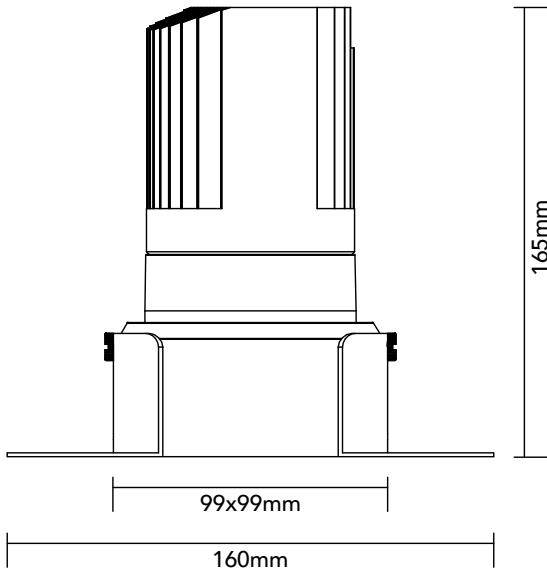

DK30.23.940.14

29.8W / 4000K / 35° / IP54

Frame Colour Options

- White
- Black

Baffle Colour Options

- Matte White
- Metallic Chrome
- Metallic Gold
- Metallic Black
- Matte Black

Key Specifications

Shape	Square
Frame Type	Trimless
Engine Orientation	Adjustable
Lamp Type	LED
System Power	29.8 W
Colour Temperature	4000 K
Lumen Output	2825 lm
CRI	>90 Ra
Beam Angle	35°
Warranty	SEVEN (7) year limited

LED

Model	Citizen CLU028-1204C4
Colour Temperature	4000 K
SDCM	<3
Rated Lifespan	>100000 hours (L70)

Physical

Body Shell	Aluminium 6063
Frame	Aluminium 6063
Baffle	Powder Coated / UV Processed
Optics	PMMA Lens
Filter	Honeycomb Louvre (Optional)
Net Weight	0.76 kg