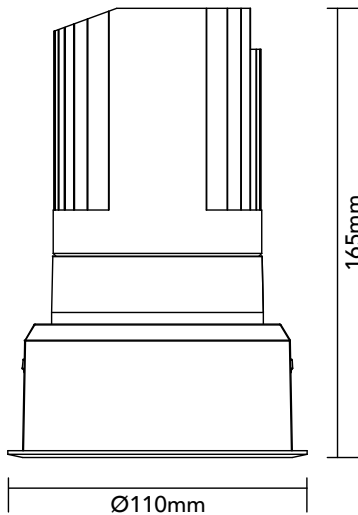

DK30.24.927.11

29.8W / 2700K / 49° / IP54

Frame Colour Options

- White
- Black

Baffle Colour Options

- Matte White
- Metallic Chrome
- Metallic Gold
- Metallic Black
- Matte Black

100x100mm

Key Specifications

Shape	Round
Frame Type	Trim
Engine Orientation	Adjustable
Lamp Type	LED
System Power	29.8 W
Colour Temperature	2700 K
Lumen Output	2580 lm
CRI	>90 Ra
Beam Angle	49°
Warranty	SEVEN (7) year limited

LED

Model	Citizen CLU028-1204C4
Colour Temperature	2700 K
SDCM	<3
Rated Lifespan	>100000 hours (L70)

Physical

Body Shell	Aluminium 6063
Frame	Aluminium 6063
Baffle	Powder Coated / UV Processed
Optics	PMMA Lens
Filter	Honeycomb Louvre (Optional)
Net Weight	0.78 kg

Environmental

Installation Environment	Ceiling
Mounting	Recessed
Operating Temperature	-20° to 40°C
Humidity	10% to 90% RH
IP Rating	IP54