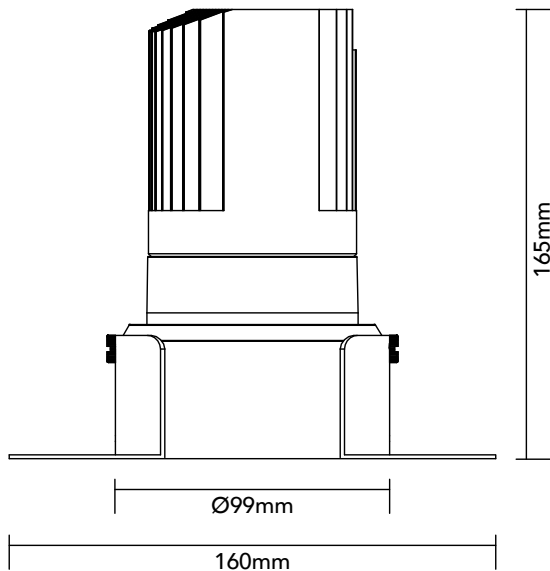

DK30.24.927.12

29.8W / 2700K / 49° / IP54

Frame Colour Options

- White
- Black

Baffle Colour Options

- Matte White
- Metallic Chrome
- Metallic Gold
- Metallic Black
- Matte Black

Key Specifications

Shape	Round
Frame Type	Trimless
Engine Orientation	Adjustable
Lamp Type	LED
System Power	29.8 W
Colour Temperature	2700 K
Lumen Output	2580 lm
CRI	>90 Ra
Beam Angle	49°
Warranty	SEVEN (7) year limited

LED

Model	Citizen CLU028-1204C4
Colour Temperature	2700 K
SDCM	<3
Rated Lifespan	>100000 hours (L70)

Physical

Body Shell	Aluminium 6063
Frame	Aluminium 6063
Baffle	Powder Coated / UV Processed
Optics	PMMA Lens
Filter	Honeycomb Louvre (Optional)
Net Weight	0.78 kg