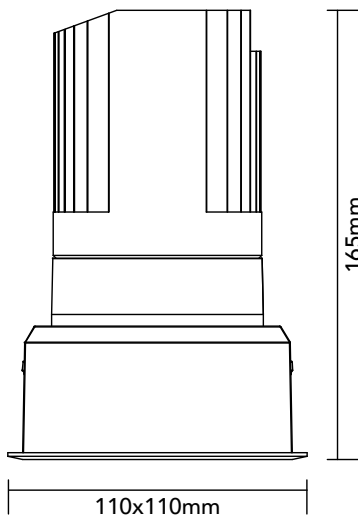

DK30.24.927.13

29.8W / 2700K / 47° / IP54

Frame Colour Options

- White
- Black

Baffle Colour Options

- Matte White
- Metallic Chrome
- Metallic Gold
- Metallic Black
- Matte Black

Key Specifications

Shape	Square
Frame Type	Trim
Engine Orientation	Adjustable
Lamp Type	LED
System Power	29.8 W
Colour Temperature	2700 K
Lumen Output	2475 lm
CRI	>90 Ra
Beam Angle	47°
Warranty	SEVEN (7) year limited

LED

Model	Citizen CLU028-1204C4
Colour Temperature	2700 K
SDCM	<3
Rated Lifespan	>100000 hours (L70)

Physical

Body Shell	Aluminium 6063
Frame	Aluminium 6063
Baffle	Powder Coated / UV Processed
Optics	PMMA Lens
Filter	Honeycomb Louvre (Optional)
Net Weight	0.76 kg