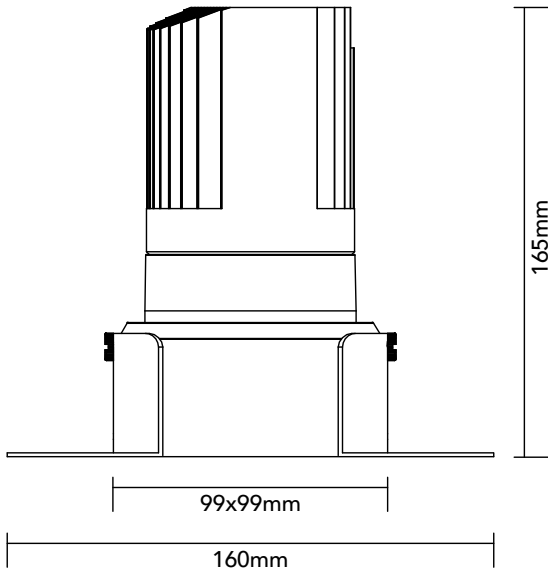

DK30.24.927.14

29.8W / 2700K / 47° / IP54

Frame Colour Options

- White
- Black

Baffle Colour Options

- Matte White
- Metallic Chrome
- Metallic Gold
- Metallic Black
- Matte Black

Key Specifications

Shape	Square
Frame Type	Trimless
Engine Orientation	Adjustable
Lamp Type	LED
System Power	29.8 W
Colour Temperature	2700 K
Lumen Output	2475 lm
CRI	>90 Ra
Beam Angle	47°
Warranty	SEVEN (7) year limited

LED

Model	Citizen CLU028-1204C4
Colour Temperature	2700 K
SDCM	<3
Rated Lifespan	>100000 hours (L70)

Physical

Body Shell	Aluminium 6063
Frame	Aluminium 6063
Baffle	Powder Coated / UV Processed
Optics	PMMA Lens
Filter	Honeycomb Louvre (Optional)
Net Weight	0.76 kg