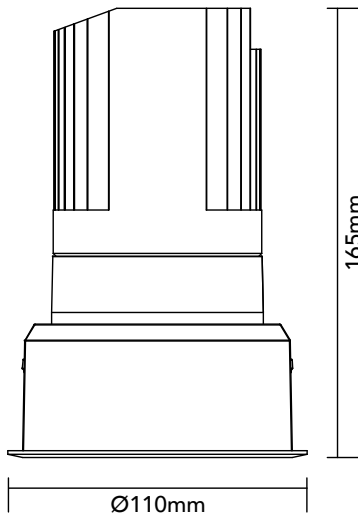

DK30.24.930.11

29.8W / 3000K / 49° / IP54

Frame Colour Options

- White
- Black

Baffle Colour Options

- Matte White
- Metallic Chrome
- Metallic Gold
- Metallic Black
- Matte Black

100x100mm

Key Specifications

Shape	Round
Frame Type	Trim
Engine Orientation	Adjustable
Lamp Type	LED
System Power	29.8 W
Colour Temperature	3000 K
Lumen Output	2760 lm
CRI	>90 Ra
Beam Angle	49°
Warranty	SEVEN (7) year limited

LED

Model	Citizen CLU028-1204C4
Colour Temperature	3000 K
SDCM	<3
Rated Lifespan	>100000 hours (L70)

Physical

Body Shell	Aluminium 6063
Frame	Aluminium 6063
Baffle	Powder Coated / UV Processed
Optics	PMMA Lens
Filter	Honeycomb Louvre (Optional)
Net Weight	0.78 kg

Environmental

Installation Environment	Ceiling
Mounting	Recessed
Operating Temperature	-20° to 40°C
Humidity	10% to 90% RH
IP Rating	IP54