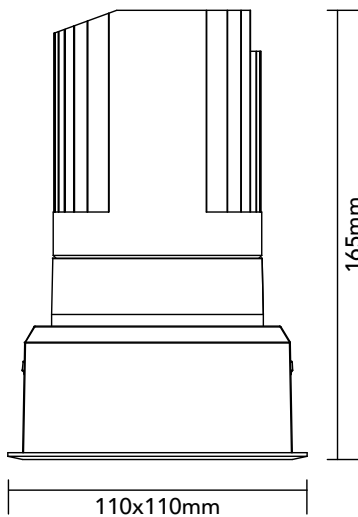

DK30.24.930.13

29.8W / 3000K / 47° / IP54

Frame Colour Options

- White
- Black

Baffle Colour Options

- Matte White
- Metallic Chrome
- Metallic Gold
- Metallic Black
- Matte Black

100x100mm

Key Specifications

Shape	Square
Frame Type	Trim
Engine Orientation	Adjustable
Lamp Type	LED
System Power	29.8 W
Colour Temperature	3000 K
Lumen Output	2655 lm
CRI	>90 Ra
Beam Angle	47°
Warranty	SEVEN (7) year limited

LED

Model	Citizen CLU028-1204C4
Colour Temperature	3000 K
SDCM	<3
Rated Lifespan	>100000 hours (L70)

Physical

Body Shell	Aluminium 6063
Frame	Aluminium 6063
Baffle	Powder Coated / UV Processed
Optics	PMMA Lens
Filter	Honeycomb Louvre (Optional)
Net Weight	0.76 kg