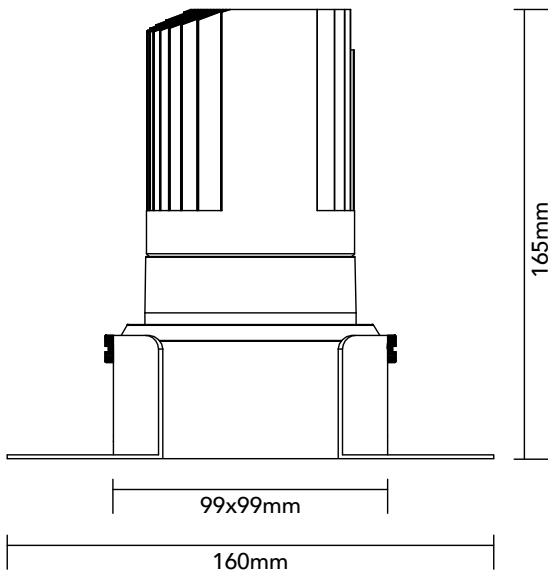

DK30.24.930.14

29.8W / 3000K / 47° / IP54

Frame Colour Options

- White
- Black

Baffle Colour Options

- Matte White
- Metallic Chrome
- Metallic Gold
- Metallic Black
- Matte Black

Key Specifications

Shape	Square
Frame Type	Trimless
Engine Orientation	Adjustable
Lamp Type	LED
System Power	29.8 W
Colour Temperature	3000 K
Lumen Output	2655 lm
CRI	>90 Ra
Beam Angle	47°
Warranty	SEVEN (7) year limited

LED

Model	Citizen CLU028-1204C4
Colour Temperature	3000 K
SDCM	<3
Rated Lifespan	>100000 hours (L70)

Physical

Body Shell	Aluminium 6063
Frame	Aluminium 6063
Baffle	Powder Coated / UV Processed
Optics	PMMA Lens
Filter	Honeycomb Louvre (Optional)
Net Weight	0.76 kg