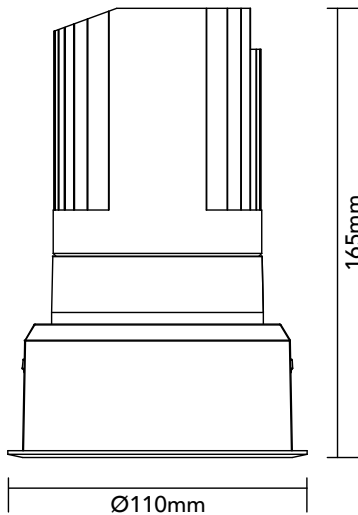

DK30.24.940.11

29.8W / 4000K / 49° / IP54

Frame Colour Options

- White
- Black

Baffle Colour Options

- Matte White
- Metallic Chrome
- Metallic Gold
- Metallic Black
- Matte Black

100x100mm

Key Specifications

Shape	Round
Frame Type	Trim
Engine Orientation	Adjustable
Lamp Type	LED
System Power	29.8 W
Colour Temperature	4000 K
Lumen Output	2875 lm
CRI	>90 Ra
Beam Angle	49°
Warranty	SEVEN (7) year limited

LED

Model	Citizen CLU028-1204C4
Colour Temperature	4000 K
SDCM	<3
Rated Lifespan	>100000 hours (L70)

Physical

Body Shell	Aluminium 6063
Frame	Aluminium 6063
Baffle	Powder Coated / UV Processed
Optics	PMMA Lens
Filter	Honeycomb Louvre (Optional)
Net Weight	0.78 kg

Environmental

Installation Environment	Ceiling
Mounting	Recessed
Operating Temperature	-20° to 40°C
Humidity	10% to 90% RH
IP Rating	IP54