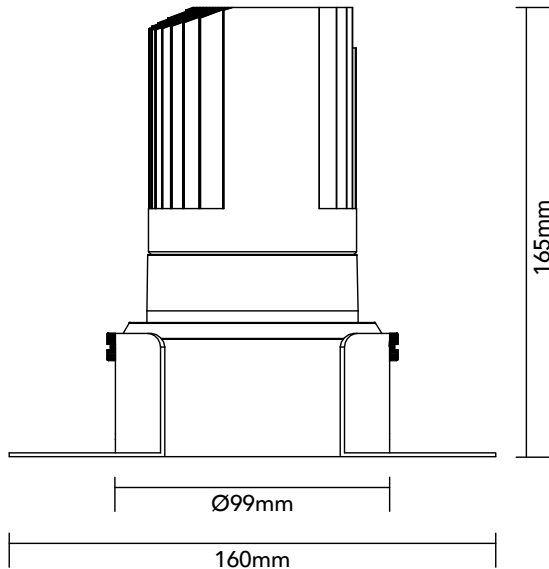

# DK30.24.940.12

29.8W / 4000K / 49° / IP54

## Key Specifications

Shape	Round
Frame Type	Trimless
Engine Orientation	Adjustable
Lamp Type	LED
System Power	29.8 W
Colour Temperature	4000 K
Lumen Output	2875 lm
CRI	>90 Ra
Beam Angle	49°
Warranty	SEVEN (7) year limited

## Physical

Body Shell	Aluminium 6063
Frame	Aluminium 6063
Baffle	Powder Coated / UV Processed
Optics	PMMA Lens
Filter	Honeycomb Louvre (Optional)
Net Weight	0.78 kg