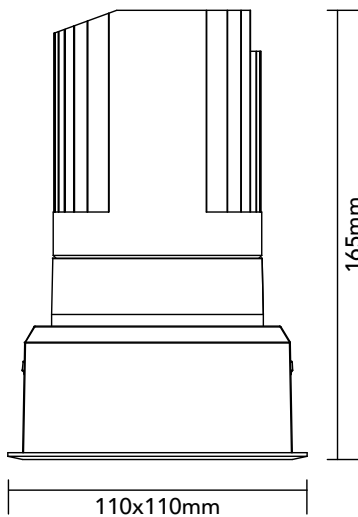

100x100mm

Key Specifications

Shape	Square
Frame Type	Trim
Engine Orientation	Adjustable
Lamp Type	LED
System Power	29.8 W
Colour Temperature	4000 K
Lumen Output	2770 lm
CRI	>90 Ra
Beam Angle	47°
Warranty	SEVEN (7) year limited

LED

Model	Citizen CLU028-1204C4
Colour Temperature	4000 K
SDCM	<3
Rated Lifespan	>100000 hours (L70)

Physical

Body Shell	Aluminium 6063
Frame	Aluminium 6063
Baffle	Powder Coated / UV Processed
Optics	PMMA Lens
Filter	Honeycomb Louvre (Optional)
Net Weight	0.76 kg

Environmental

Installation Environment	Ceiling
Mounting	Recessed
Operating Temperature	-20° to 40°C
Humidity	10% to 90% RH
IP Rating	IP54

Power Supplies

Input Current	500 mA
Input Voltage	AC220-240 V
Model On/Off	Tridonic 87500863
Model TRIAC Dimming	Philips Xitanium
Model 0-10V Dimming	LiFud AAA020
Model DALI Dimming	LiFud AAD020