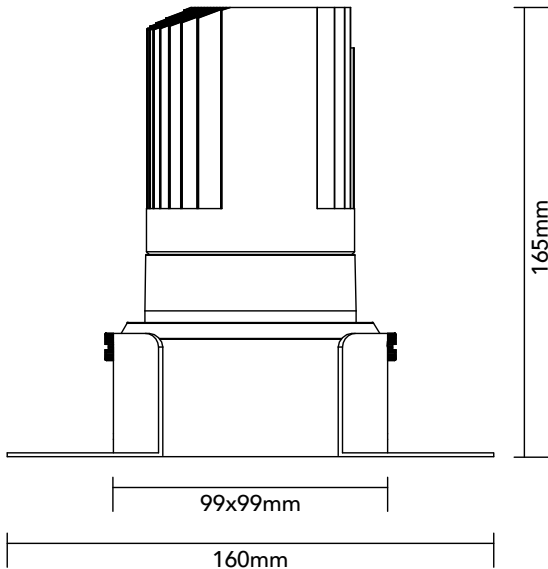

DK30.24.940.14

29.8W / 4000K / 47° / IP54

Frame Colour Options

- White
- Black

Baffle Colour Options

- Matte White
- Metallic Chrome
- Metallic Gold
- Metallic Black
- Matte Black

Key Specifications

Shape	Square
Frame Type	Trimless
Engine Orientation	Adjustable
Lamp Type	LED
System Power	29.8 W
Colour Temperature	4000 K
Lumen Output	2770 lm
CRI	>90 Ra
Beam Angle	47°
Warranty	SEVEN (7) year limited

LED

Model	Citizen CLU028-1204C4
Colour Temperature	4000 K
SDCM	<3
Rated Lifespan	>100000 hours (L70)

Physical

Body Shell	Aluminium 6063
Frame	Aluminium 6063
Baffle	Powder Coated / UV Processed
Optics	PMMA Lens
Filter	Honeycomb Louvre (Optional)
Net Weight	0.76 kg